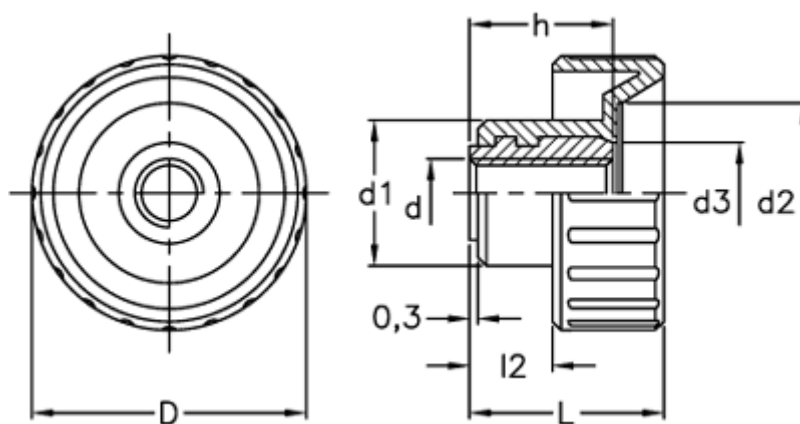

# Data Sheet

Article number: 2302006850  
Description: E+G Fluted grip knob  
BT.50 FP-M10

## Measures

d	= 50
d1	= 22
d2	= 31
d3	= 14
d 6H	= M10
h	= 20
L	= 28.5
l2	= 13.5